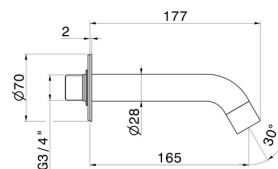

BLINK

9787.01.014

Wall spout for bath group with 3/4" connection - finish Matt White

L=165 mm Ø70

FEATURES

Material	Brass
Installation	Wall mounted

TECHNICAL DRAWING

BLINK

9787.01.014

Wall spout for bath group with 3/4" connection - finish Matt White

AVAILABLE FINISHES

01.014

Matt White

01.093

finish Matt Black

21.018