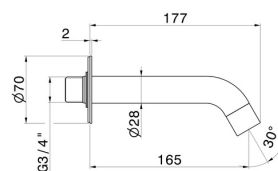

BLINK

9787.01.093

Wall spout for bath group with 3/4" connection - finish Matt Black

L=165 mm Ø70

FEATURES

Material	Brass
Installation	Wall mounted

TECHNICAL DRAWING

BLINK