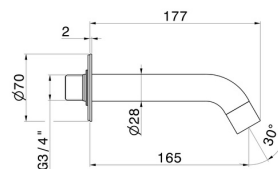

BLINK

9787.21.018

Wall spout for bath group with 3/4" connection - finish Chrome

L=165 mm Ø70

Chrome

FEATURES

Material
Installation

Brass
Wall mounted

TECHNICAL DRAWING

BLINK

9787.21.018

Wall spout for bath group with 3/4" connection - finish Chrome

AVAILABLE FINISHES

21.018

Chrome

01.014