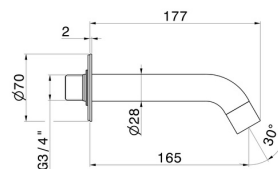

BLINK

9787.21.018

Wall spout for bath group with 3/4" connection - finish
Chrome

L=165 mm Ø70

Chrome

FEATURES

Material
Installation

Brass
Wall mounted

TECHNICAL DRAWING

BLINK

9787.21.018

Wall spout for bath group with 3/4" connection - finish Chrome

AVAILABLE FINISHES

21.018

Chrome

01.014