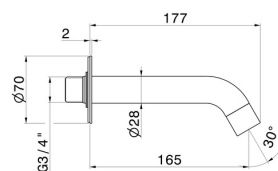

# BLINK

**9787.47.083**

Wall spout for bath group with 3/4" connection - finish  
Groove Bronze

L=165 mm Ø70

Groove Bronze

## TECHNICAL DRAWING

---

**BLINK**

**9787.47.083**

Wall spout for bath group with 3/4" connection - finish Groove Bronze

**AVAILABLE FINISHES**

---

**47.083**