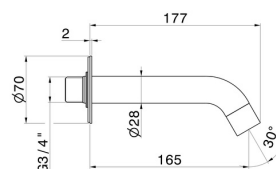

TECHNICAL DRAWING

AR Preview
try it in your home

More Details
on our [website](#)