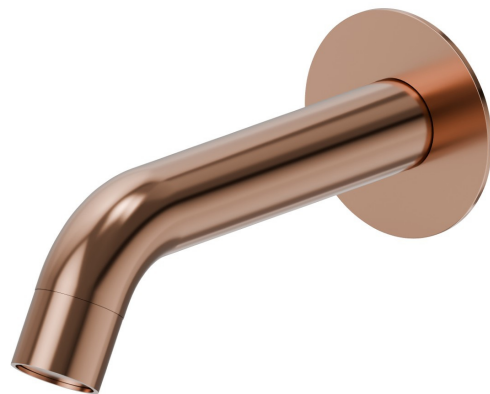

# BLINK

**9787.58.061**

Wall spout for bath group with 3/4" connection - finish PVD Copper Bronze

L=165 mm Ø70

PVD Copper Bronze

## FEATURES

Material	<b>Brass</b>
Installation	<b>Wall mounted</b>

## TECHNICAL DRAWING

**AR Preview**  
try it in your home

**More Details**  
on our [website](#)

**BLINK**

**9787.58.061**

Wall spout for bath group with 3/4" connection - finish PVD Copper Bronze

**AVAILABLE FINISHES**

---

**58.061**

PVD Copper Bronze

**01.014**

finish Matt White

**01.093**

finish Matt Black

**21.018**