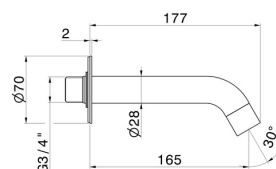

BLINK

9787.58.063

Wall spout for bath group with 3/4" connection - finish PVD Gun Metal

L=165 mm Ø70

PVD Gun Metal

FEATURES

Material
Installation

Brass
Wall mounted

TECHNICAL DRAWING

BLINK

9787.58.063

Wall spout for bath group with 3/4" connection - finish PVD Gun Metal

AVAILABLE FINISHES

58.063

PVD Gun Metal

01.014