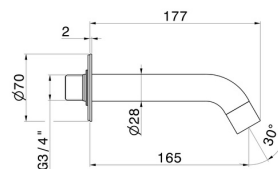

# BLINK

**9787.59.064**

Wall spout for bath group with 3/4" connection - finish PVD  
Brushed Gun Metal

L=165 mm Ø70

PVD Brushed Gun Metal

## TECHNICAL DRAWING

---

**BLINK**

**9787.59.064**

Wall spout for bath group with 3/4" connection - finish PVD Brushed Gun Metal

**AVAILABLE FINISHES**

---

**59.064**