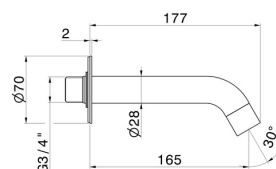

BLINK

9787.59.066

Wall spout for bath group with 3/4" connection - finish PVD
Brushed steel

L=165 mm Ø70

PVD Brushed steel

FEATURES

Material
Installation

Brass
Wall mounted

TECHNICAL DRAWING

BLINK

9787.59.066

Wall spout for bath group with 3/4" connection - finish PVD Brushed steel

AVAILABLE FINISHES

59.066

PVD Brushed steel

01.014