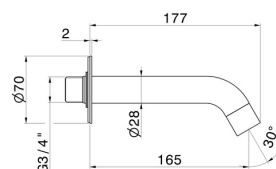

BLINK

9787.59.067

Wall spout for bath group with 3/4" connection - finish PVD
Brushed Copper Bronze

L=165 mm Ø70

PVD Brushed Copper Bronze

FEATURES

Material
Installation

Brass
Wall mounted

TECHNICAL DRAWING

BLINK

9787.59.067

Wall spout for bath group with 3/4" connection - finish PVD Brushed Copper Bronze

AVAILABLE FINISHES

59.067

PVD Brushed Copper Bronze

01.014