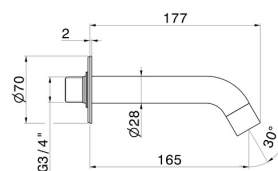

# BLINK

**9787.59.097**

Wall spout for bath group with 3/4" connection - finish PVD  
Brushed Gold

L=165 mm Ø70

PVD Brushed Gold

## TECHNICAL DRAWING

---

**BLINK**

**9787.59.097**

Wall spout for bath group with 3/4" connection - finish PVD Brushed Gold

**AVAILABLE FINISHES**

---

**59.097**