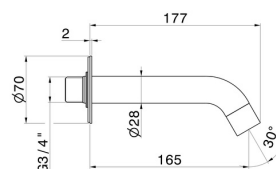

# BLINK

**9787.59.098**

Wall spout for bath group with 3/4" connection - finish PVD  
Brushed Pale Gold

L=165 mm Ø70

PVD Brushed Pale Gold

## TECHNICAL DRAWING

---

**BLINK**

**9787.59.098**

Wall spout for bath group with 3/4" connection - finish PVD Brushed Pale Gold

**AVAILABLE FINISHES**

---

**59.098**