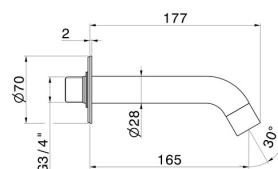

# BLINK

**9787.61.020**

Wall spout for bath group with 3/4" connection - finish PVD  
Glossy Gold

L=165 mm Ø70

PVD Glossy Gold

## TECHNICAL DRAWING

---

**BLINK**

**9787.61.020**

Wall spout for bath group with 3/4" connection - finish PVD Glossy Gold

**AVAILABLE FINISHES**

---

**61.020**