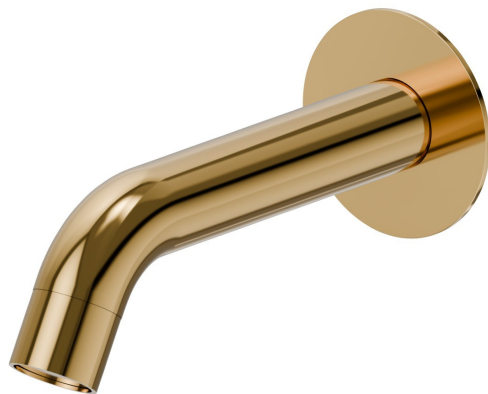

# BLINK

**9787.61.020**

Wall spout for bath group with 3/4" connection - finish PVD  
Glossy Gold

L=165 mm Ø70

PVD Glossy Gold

## FEATURES

---

Material  
Installation

**Brass**  
**Wall mounted**

## TECHNICAL DRAWING

---

**BLINK**

**9787.61.020**

Wall spout for bath group with 3/4" connection - finish PVD Glossy Gold

**AVAILABLE FINISHES**

---

**61.020**