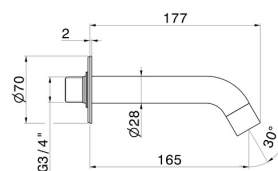

BLINK

9787.M0.070

Wall spout for bath group with 3/4" connection - finish
Titanium Satin

L=165 mm Ø70

FEATURES

Material
Installation

Brass
Wall mounted

TECHNICAL DRAWING

BLINK

9787.M0.070

Wall spout for bath group with 3/4" connection - finish Titanium Satin

AVAILABLE FINISHES

M0.070

Titanium Satin

01.014

finish Matt White