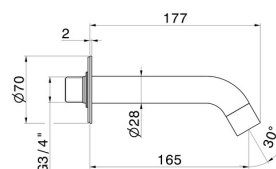

BLINK

9787.M0.071

Wall spout for bath group with 3/4" connection - finish Gold Satin

L=165 mm Ø70

FEATURES

Material	Brass
Installation	Wall mounted

TECHNICAL DRAWING

BLINK

9787.M0.071

Wall spout for bath group with 3/4" connection - finish Gold Satin

AVAILABLE FINISHES

M0.071

Gold Satin

01.014

finish Matt White

01.093