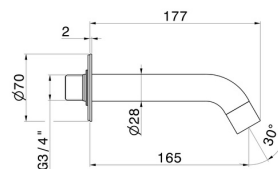

BLINK

9787.M0.072

Wall spout for bath group with 3/4" connection - finish
Copper Satin

L=165 mm Ø70

Copper Satin

FEATURES

Material
Installation

Brass
Wall mounted

TECHNICAL DRAWING

BLINK

9787.M0.072

Wall spout for bath group with 3/4" connection - finish Copper Satin

AVAILABLE FINISHES

M0.072

Copper Satin

01.014