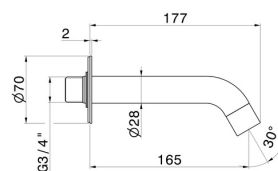

BLINK

9787.M0.075

Wall spout for bath group with 3/4" connection - finish
Copper Glossy

L=165 mm Ø70

FEATURES

Material	Brass
Installation	Wall mounted

TECHNICAL DRAWING

BLINK

9787.M0.075

Wall spout for bath group with 3/4" connection - finish Copper Glossy

AVAILABLE FINISHES

M0.075

Copper Glossy

01.014

finish Matt White

01.093