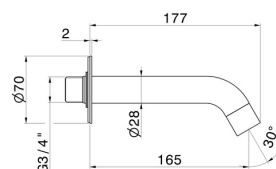

BLINK

9787.M0.077

Wall spout for bath group with 3/4" connection - finish
Carbon Satin

L=165 mm Ø70

Carbon Satin

FEATURES

Material
Installation

Brass
Wall mounted

TECHNICAL DRAWING

BLINK

9787.M0.077

Wall spout for bath group with 3/4" connection - finish Carbon Satin

AVAILABLE FINISHES

M0.077

Carbon Satin

01.014