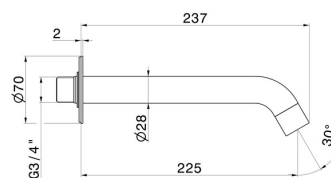

BLINK

9788.01.014

Wall spout for bath group with 3/4" connection - finish Matt White

L=225 mm Ø70

FEATURES

Material	Brass
Installation	Wall mounted

TECHNICAL DRAWING

BLINK

9788.01.014

Wall spout for bath group with 3/4" connection - finish Matt White

AVAILABLE FINISHES

01.014

Matt White

01.093

finish Matt Black

21.018