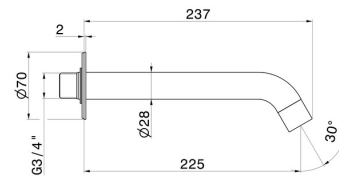

TECHNICAL DRAWING

AR Preview
try it in your home

More Details
on our [website](#)