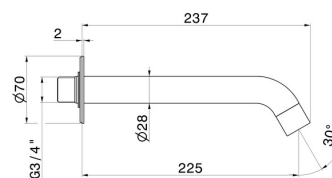

# BLINK

**9788.21.018**

Wall spout for bath group with 3/4" connection - finish Chrome

L=225 mm Ø70

Chrome

## TECHNICAL DRAWING

**BLINK**

**9788.21.018**

Wall spout for bath group with 3/4" connection - finish Chrome

**AVAILABLE FINISHES**

---

**21.018**

Chrome