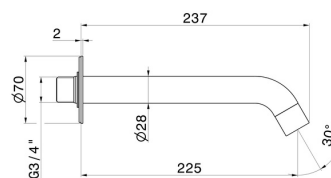

BLINK

9788.47.083

Wall spout for bath group with 3/4" connection - finish
Groove Bronze

L=225 mm Ø70

Groove Bronze

FEATURES

Material
Installation

Brass
Wall mounted

TECHNICAL DRAWING

BLINK

9788.47.083

Wall spout for bath group with 3/4" connection - finish Groove Bronze

AVAILABLE FINISHES

47.083

Groove Bronze

01.014