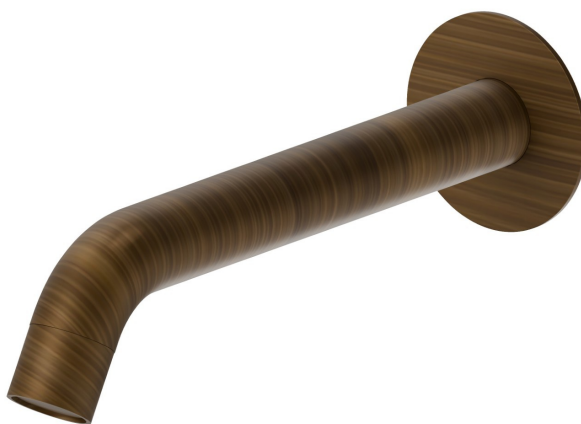

BLINK

9788.47.083

Wall spout for bath group with 3/4" connection - finish
Groove Bronze

L=225 mm Ø70

Groove Bronze

FEATURES

Material
Installation

Brass
Wall mounted

TECHNICAL DRAWING

BLINK

9788.47.083

Wall spout for bath group with 3/4" connection - finish Groove Bronze

AVAILABLE FINISHES

47.083

Groove Bronze

01.014

finish Matt White

01.093

finish Matt Black

21.018

finish Chrome

58.061

finish PVD Copper Bronze

58.063