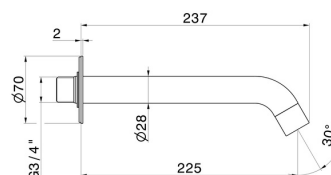

BLINK

9788.58.063

Wall spout for bath group with 3/4" connection - finish PVD Gun Metal

L=225 mm Ø70

PVD Gun Metal

FEATURES

Material
Installation

Brass
Wall mounted

TECHNICAL DRAWING

BLINK

9788.58.063

Wall spout for bath group with 3/4" connection - finish PVD Gun Metal

AVAILABLE FINISHES

58.063

PVD Gun Metal

01.014