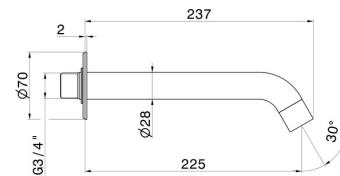

BLINK

9788.59.064

Wall spout for bath group with 3/4" connection - finish PVD
Brushed Gun Metal

L=225 mm Ø70

PVD Brushed Gun Metal

FEATURES

Material	Brass
Installation	Wall mounted

TECHNICAL DRAWING

BLINK

9788.59.064

Wall spout for bath group with 3/4" connection - finish PVD Brushed Gun Metal

AVAILABLE FINISHES

59.064

PVD Brushed Gun Metal

01.014

finish Matt White