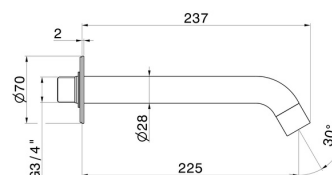

BLINK

9788.59.066

Wall spout for bath group with 3/4" connection - finish PVD
Brushed steel

L=225 mm Ø70

PVD Brushed steel

FEATURES

Material
Installation

Brass
Wall mounted

TECHNICAL DRAWING

BLINK

9788.59.066

Wall spout for bath group with 3/4" connection - finish PVD Brushed steel

AVAILABLE FINISHES

59.066

PVD Brushed steel

01.014