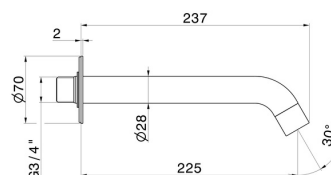

BLINK

9788.59.067

Wall spout for bath group with 3/4" connection - finish PVD
Brushed Copper Bronze

L=225 mm Ø70

PVD Brushed Copper Bronze

FEATURES

Material	Brass
Installation	Wall mounted

TECHNICAL DRAWING

BLINK

9788.59.067

Wall spout for bath group with 3/4" connection - finish PVD Brushed Copper Bronze

AVAILABLE FINISHES

59.067

PVD Brushed Copper Bronze

01.014

finish Matt White