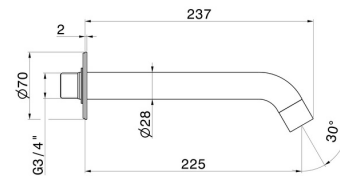

BLINK

9788.59.097

Wall spout for bath group with 3/4" connection - finish PVD
Brushed Gold

L=225 mm Ø70

PVD Brushed Gold

FEATURES

Material
Installation

Brass
Wall mounted

TECHNICAL DRAWING

BLINK

9788.59.097

Wall spout for bath group with 3/4" connection - finish PVD Brushed Gold

AVAILABLE FINISHES

59.097

PVD Brushed Gold

01.014