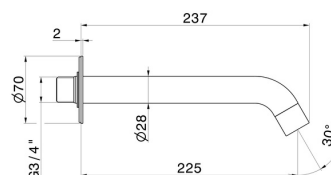

BLINK

9788.59.098

Wall spout for bath group with 3/4" connection - finish PVD
Brushed Pale Gold

L=225 mm Ø70

PVD Brushed Pale Gold

FEATURES

Material	Brass
Installation	Wall mounted

TECHNICAL DRAWING

BLINK

9788.59.098

Wall spout for bath group with 3/4" connection - finish PVD Brushed Pale Gold

AVAILABLE FINISHES

59.098

PVD Brushed Pale Gold

01.014

finish Matt White