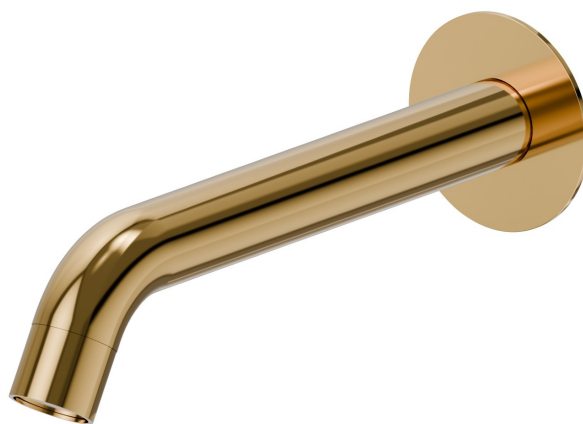

BLINK

9788.61.020

Wall spout for bath group with 3/4" connection - finish PVD
Glossy Gold

L=225 mm Ø70

PVD Glossy Gold

FEATURES

Material
Installation

Brass
Wall mounted

TECHNICAL DRAWING

BLINK

9788.61.020

Wall spout for bath group with 3/4" connection - finish PVD Glossy Gold

AVAILABLE FINISHES

61.020

PVD Glossy Gold

01.014

finish Matt White

01.093

finish Matt Black

21.018

finish Chrome

47.083

finish Groove Bronze

58.061