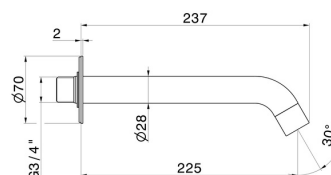

BLINK

9788.61.020

Wall spout for bath group with 3/4" connection - finish PVD
Glossy Gold

L=225 mm Ø70

PVD Glossy Gold

FEATURES

Material
Installation

Brass
Wall mounted

TECHNICAL DRAWING

BLINK

9788.61.020

Wall spout for bath group with 3/4" connection - finish PVD Glossy Gold

AVAILABLE FINISHES

61.020

PVD Glossy Gold

01.014