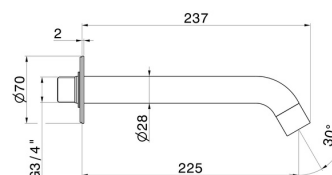

BLINK

9788.M0.070

Wall spout for bath group with 3/4" connection - finish
Titanium Satin

L=225 mm Ø70

FEATURES

Material
Installation

Brass
Wall mounted

TECHNICAL DRAWING

BLINK

9788.M0.070

Wall spout for bath group with 3/4" connection - finish Titanium Satin

AVAILABLE FINISHES

M0.070

Titanium Satin

01.014

finish Matt White