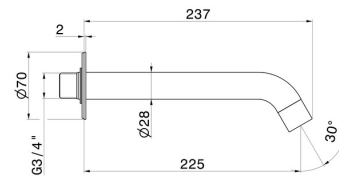

TECHNICAL DRAWING