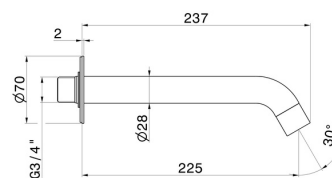

BLINK

9788.M0.072

Wall spout for bath group with 3/4" connection - finish
Copper Satin

L=225 mm Ø70

Copper Satin

FEATURES

Material
Installation

Brass
Wall mounted

TECHNICAL DRAWING

BLINK

9788.M0.072

Wall spout for bath group with 3/4" connection - finish Copper Satin

AVAILABLE FINISHES

M0.072

Copper Satin

01.014