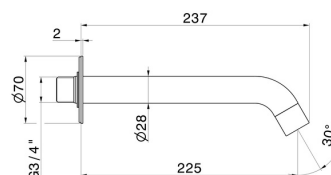

BLINK

9788.M0.075

Wall spout for bath group with 3/4" connection - finish
Copper Glossy

L=225 mm Ø70

Copper Glossy

FEATURES

Material
Installation

Brass
Wall mounted

TECHNICAL DRAWING

BLINK

9788.M0.075

Wall spout for bath group with 3/4" connection - finish Copper Glossy

AVAILABLE FINISHES

M0.075

Copper Glossy

01.014