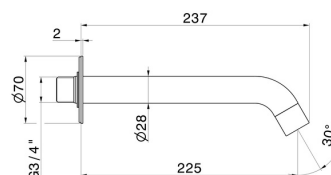

BLINK

9788.M0.077

Wall spout for bath group with 3/4" connection - finish Carbon Satin

L=225 mm Ø70

Carbon Satin

FEATURES

Material
Installation

Brass
Wall mounted

TECHNICAL DRAWING

BLINK

9788.M0.077

Wall spout for bath group with 3/4" connection - finish Carbon Satin

AVAILABLE FINISHES

M0.077

Carbon Satin

01.014