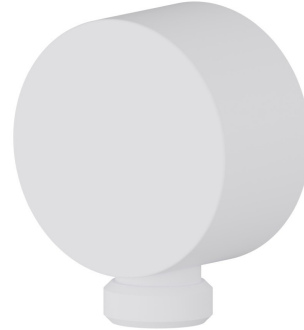

2299.01.014

Wall union - finish Matt White

FEATURES

Material	Brass/Marble
Installation	Wall mounted

TECHNICAL DRAWING

AR Preview
try it in your home

More Details
on our [website](#)

2299.01.014

Wall union - finish Matt White

AVAILABLE FINISHES

01.014

Matt White

01.093

finish Matt Black

21.018

finish Chrome