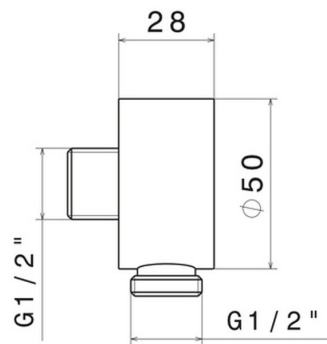

2299.01.014

Wall union - finish Matt White

FEATURES

Material	Brass/Marble
Installation	Wall mounted

TECHNICAL DRAWING

AR Preview
try it in your home

More Details
on our [website](#)

2299.01.014