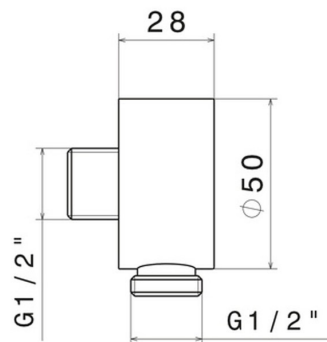

2299.01.093

Wall union - finish Matt Black

FEATURES

Material **Brass/Marble**
Installation **Wall mounted**

TECHNICAL DRAWING

AR Preview
try it in your home

More Details
on our [website](#)

2299.01.093