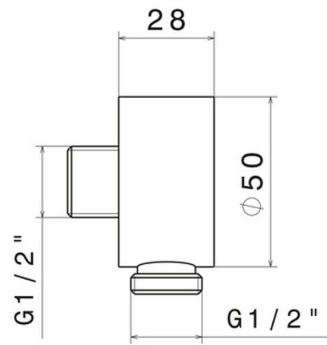

2299.21.018

Wall union - finish Chrome

FEATURES

Material	Brass/Marble
Installation	Wall mounted

TECHNICAL DRAWING

2299.21.018

Wall union - finish Chrome

AVAILABLE FINISHES