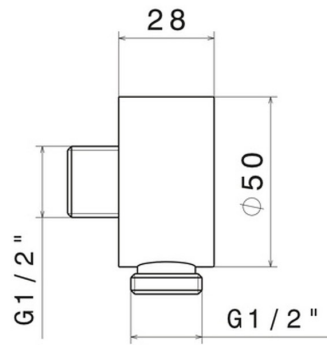

**2299.47.083**

Wall union - finish Groove Bronze

Groove Bronze

**FEATURES**

---

Material	<b>Brass/Marble</b>
Installation	<b>Wall mounted</b>

**TECHNICAL DRAWING**

---