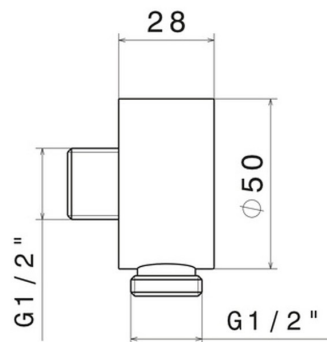

2299.58.061

Wall union - finish PVD Copper Bronze

PVD Copper Bronze

FEATURES

| | |
|--------------|---------------------|
| Material | Brass/Marble |
| Installation | Wall mounted |

TECHNICAL DRAWING

AR Preview
try it in your home