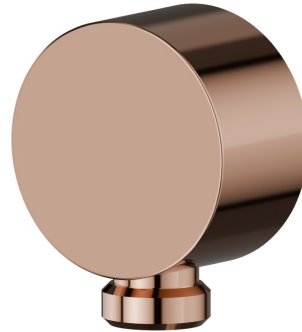

2299.58.061

Wall union - finish PVD Copper Bronze

PVD Copper Bronze

FEATURES

| | |
|--------------|---------------------|
| Material | Brass/Marble |
| Installation | Wall mounted |

TECHNICAL DRAWING

AR Preview
try it in your home

More Details
on our [website](#)

2299.58.061

Wall union - finish PVD Copper Bronze

AVAILABLE FINISHES

58.061

PVD Copper Bronze

01.014

finish Matt White

01.093

finish Matt Black

21.018

finish Chrome

47.083

finish Groove Bronze

58.063

finish PVD Gun Metal

59.098

finish PVD Brushed Pale Gold

61.020

finish PVD Glossy Gold

AR Preview
try it in your home

More Details
on our [website](#)

 **M0.070**
finish Titanium Satin

 **M0.071**
finish Gold Satin