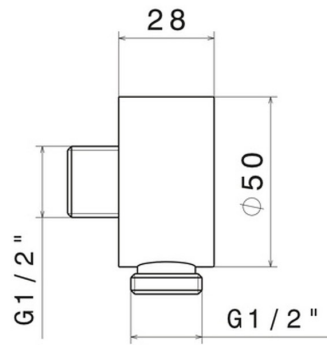

2299.58.063

Wall union - finish PVD Gun Metal

PVD Gun Metal

FEATURES

Material	Brass/Marble
Installation	Wall mounted

TECHNICAL DRAWING

AR Preview
try it in your home

More Details
on our [website](#)