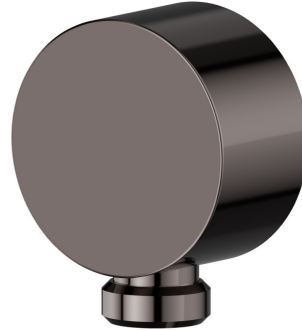

2299.58.063

Wall union - finish PVD Gun Metal

PVD Gun Metal

FEATURES

Material	Brass/Marble
Installation	Wall mounted

TECHNICAL DRAWING

AR Preview
try it in your home

More Details
on our [website](#)

2299.58.063

Wall union - finish PVD Gun Metal

AVAILABLE FINISHES

58.063

PVD Gun Metal

01.014

finish Matt White

01.093

finish Matt Black

21.018

finish Chrome

47.083

finish Groove Bronze

58.061

finish PVD Copper Bronze

59.064

finish PVD Brushed Pale Gold

61.020

finish PVD Glossy Gold

AR Preview
try it in your home

More Details
on our [website](#)

 **MO.070**
finish Titanium Satin

 **MO.071**
finish Gold Satin

 **MO.072**
finish Copper Satin