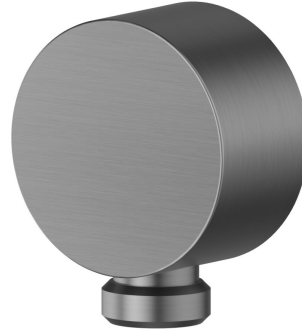

**2299.59.064**

Wall union - finish PVD Brushed Gun Metal

PVD Brushed Gun Metal

**FEATURES**

---

Material	<b>Brass/Marble</b>
Installation	<b>Wall mounted</b>

**TECHNICAL DRAWING**

---

**2299.59.064**

Wall union - finish PVD Brushed Gun Metal

## AVAILABLE FINISHES

---

**59.064**

PVD Brushed Gun Metal

**01.014**

finish Matt White

**01.093**

finish Matt Black