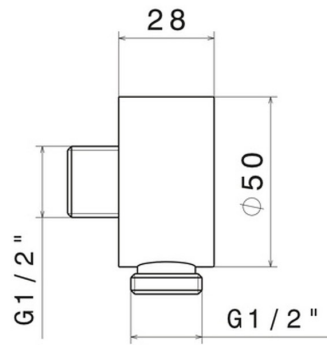

**2299.59.064**

Wall union - finish PVD Brushed Gun Metal