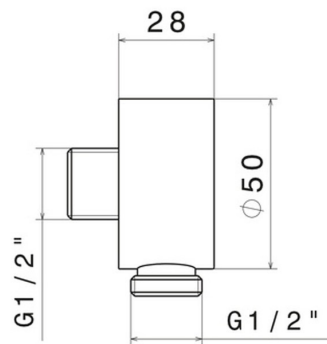

2299.59.067

Wall union - finish PVD Brushed Copper Bronze

PVD Brushed Copper Bronze

FEATURES

Material	Brass/Marble
Installation	Wall mounted

TECHNICAL DRAWING

AR Preview
try it in your home

More Details
on our [website](#)