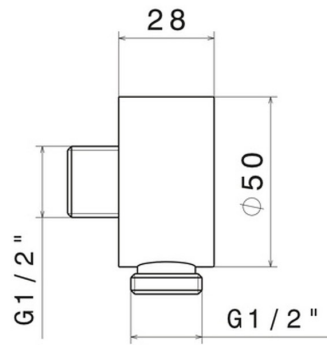

2299.59.097

Wall union - finish PVD Brushed Gold

PVD Brushed Gold

FEATURES

Material	Brass/Marble
Installation	Wall mounted

TECHNICAL DRAWING

AR Preview
try it in your home

More Details
on our [website](#)