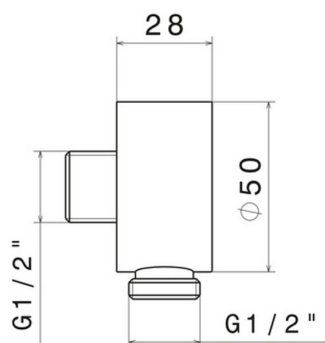

2299.59.098

Wall union - finish PVD Brushed Pale Gold

FEATURES

Material	Brass/Marble
Installation	Wall mounted

TECHNICAL DRAWING

AR Preview
try it in your home

More Details
on our [website](#)

2299.59.098