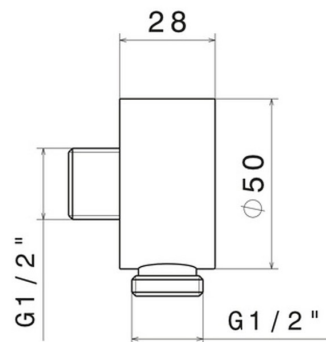

2299.61.020

Wall union - finish PVD Glossy Gold

PVD Glossy Gold

FEATURES

Material	Brass/Marble
Installation	Wall mounted

TECHNICAL DRAWING

AR Preview
try it in your home

More Details
on our [website](#)