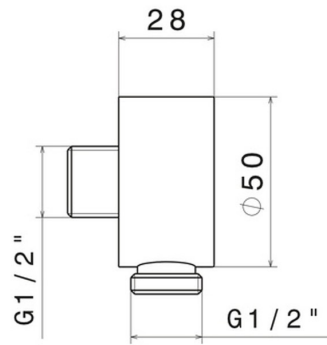

**2299.M0.070**

Wall union - finish Titanium Satin

**FEATURES**

---

Material	<b>Brass/Marble</b>
Installation	<b>Wall mounted</b>

**TECHNICAL DRAWING**

---

**2299.M0.070**