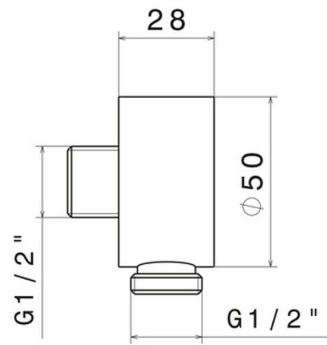

2299.M0.071

Wall union - finish Gold Satin

FEATURES

Material	Brass/Marble
Installation	Wall mounted

TECHNICAL DRAWING

2299.M0.071

Wall union - finish Gold Satin

AVAILABLE FINISHES