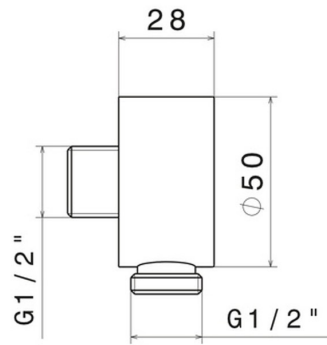

2299.M0.072

Wall union - finish Copper Satin

FEATURES

| | |
|--------------|---------------------|
| Material | Brass/Marble |
| Installation | Wall mounted |

TECHNICAL DRAWING

2299.M0.072

Wall union - finish Copper Satin