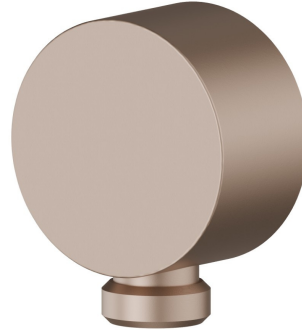

2299.M0.072

Wall union - finish Copper Satin

FEATURES

| | |
|--------------|---------------------|
| Material | Brass/Marble |
| Installation | Wall mounted |

TECHNICAL DRAWING

2299.M0.072

Wall union - finish Copper Satin

AVAILABLE FINISHES

M0.072

Copper Satin

01.014

finish Matt White

01.093

finish Matt Black

21.018

finish Chrome

47.083

finish Groove Bronze

58.061

finish PVD Copper Bronze

58.063

finish PVD Gun Metal

59.064

finish PVD Brushed Gun Metal

59.066

finish PVD Brushed steel

59.067

finish PVD Brushed Copper Bronze

59.097

finish PVD Brushed Gold

59.098