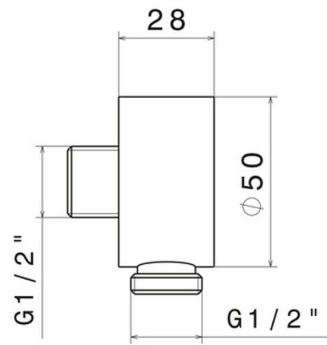

2299.M0.075

Wall union - finish Copper Glossy

FEATURES

Material **Brass/Marble**
Installation **Wall mounted**

TECHNICAL DRAWING

 **AR Preview**
try it in your home

More Details
on our [website](#)

2299.M0.075