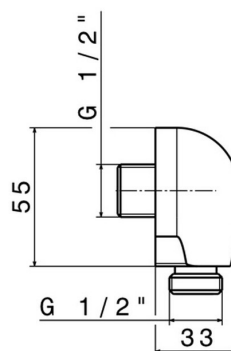

365.21.018

Wall union - finish Chrome

FEATURES

Material
Installation

Brass
Wall mounted

TECHNICAL DRAWING

365.21.018

Wall union - finish Chrome