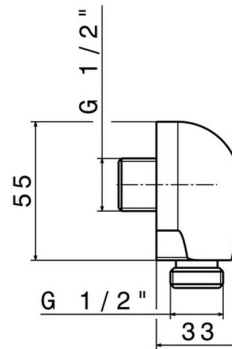

365.59.066

Wall union - finish PVD Brushed steel

PVD Brushed steel

FEATURES

Material

Brass

Installation

Wall mounted

TECHNICAL DRAWING

365.59.066

Wall union - finish PVD Brushed steel

AVAILABLE FINISHES

59.066

PVD Brushed steel

21.018

finish Chrome